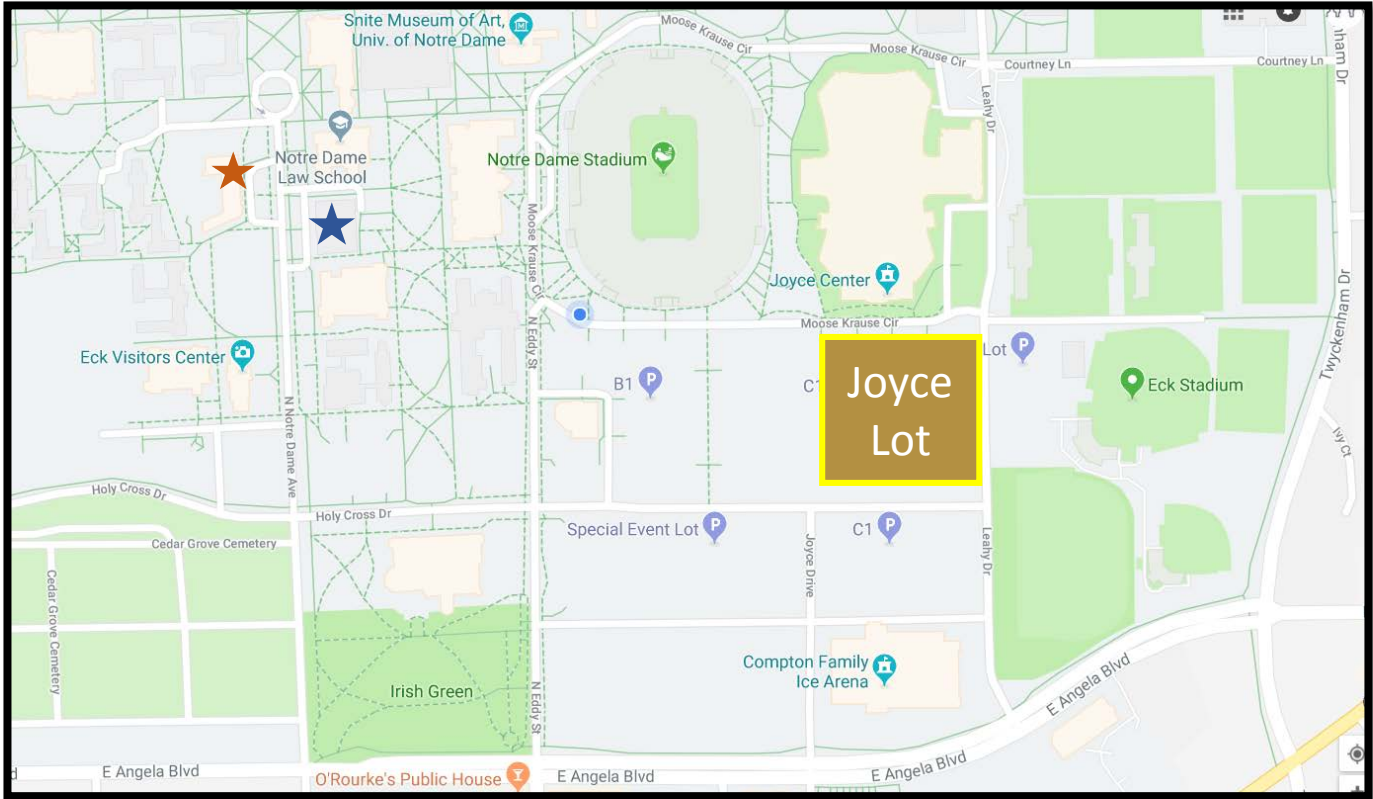

VENUE ND

BCCE Parking

BCCE Parking will be provided at no charge in the Joyce Lot
July 29 – August 2

VENUE ND

BCCE Parking

 BCCE Parking will be provided at no charge in the Joyce Lot
July 29 – August 2

 Morris Inn
 McKenna