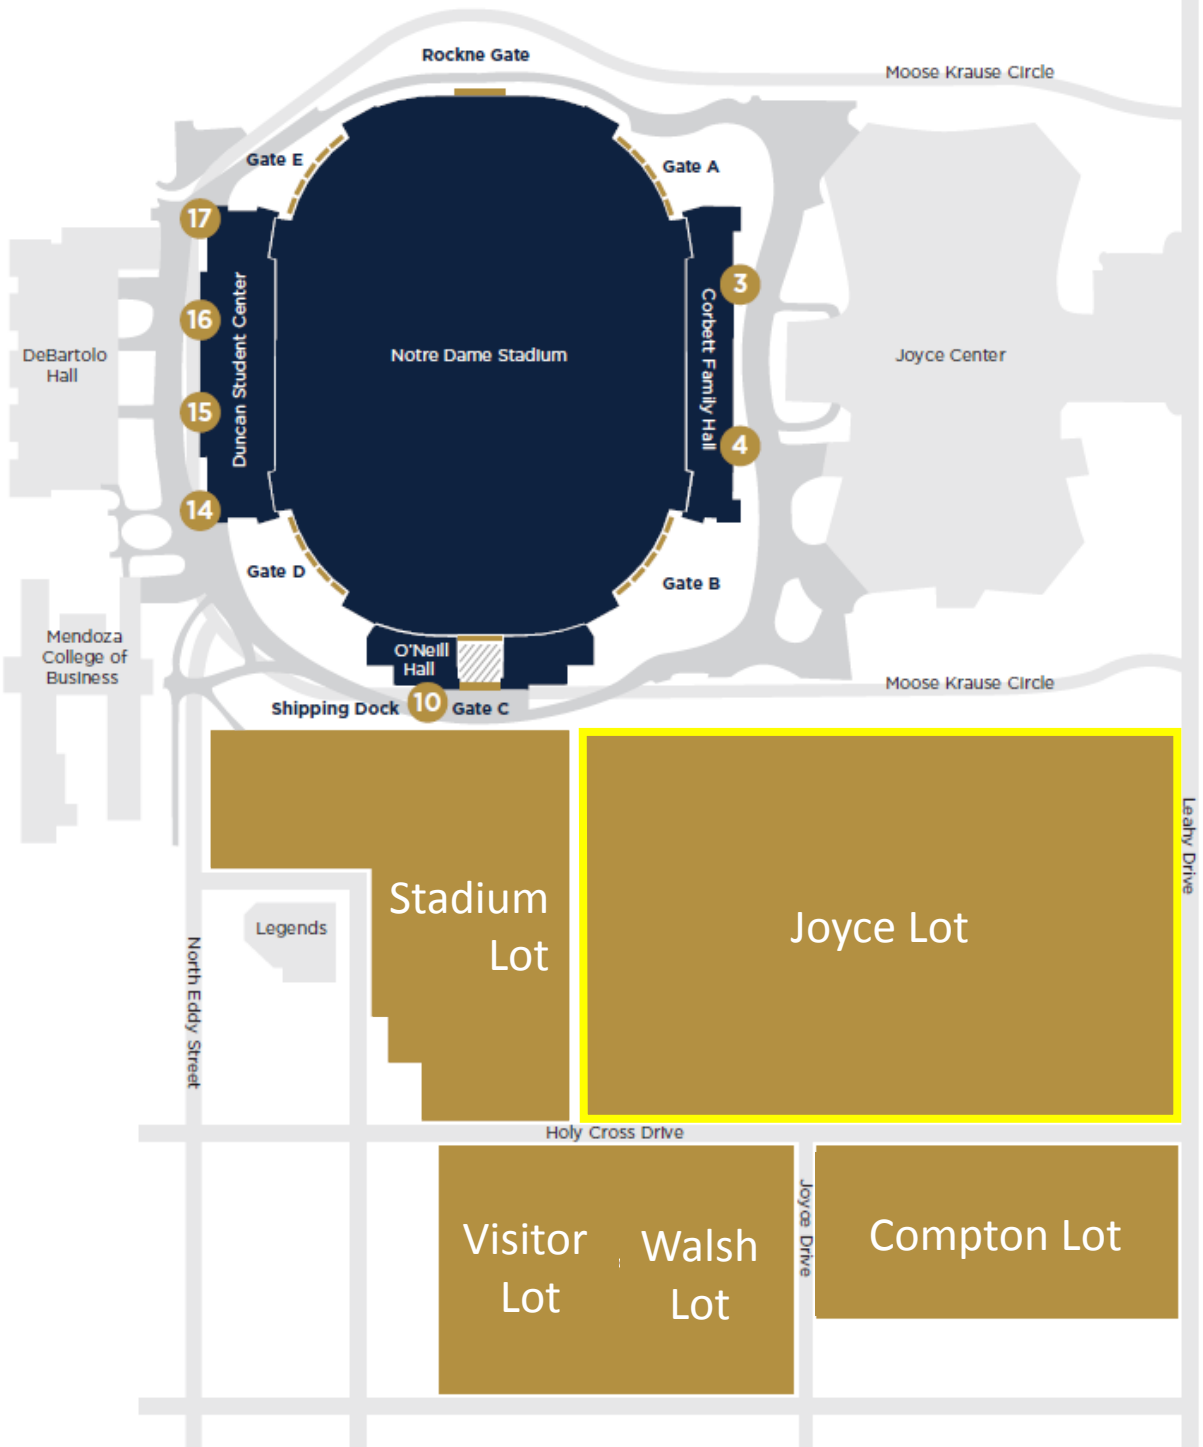

VENUE ND

BCCE Parking

BCCE Parking will be provided at no charge in the Joyce Lot
July 29 – August 2

VENUE ND

BCCE Parking

 BCCE Parking will be provided at no charge in the Joyce Lot
July 29 – August 2

 Morris Inn
 McKenna