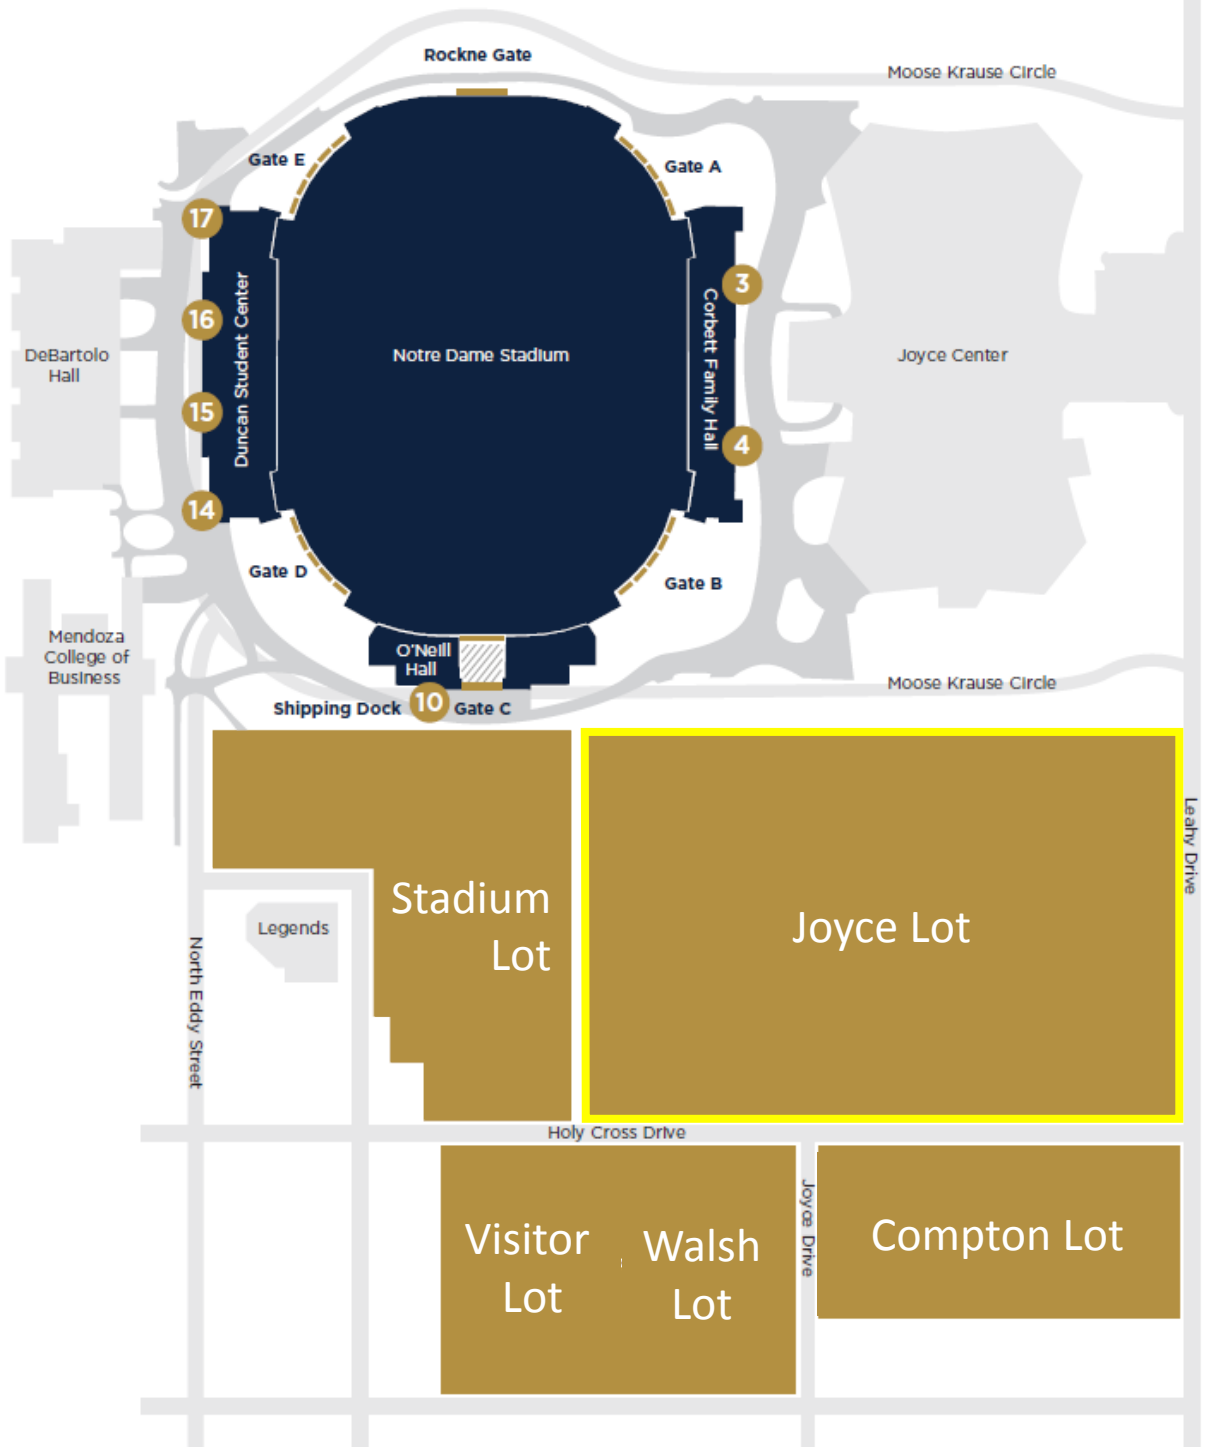

VENUE ND

BCCE Parking

BCCE Parking will be provided at no charge in the Joyce Lot
July 29 – August 2

VENUE ND

BCCE Parking

 BCCE Parking will be provided at no charge in the Joyce Lot
July 29 – August 2

-  Morris Inn
-  McKenna